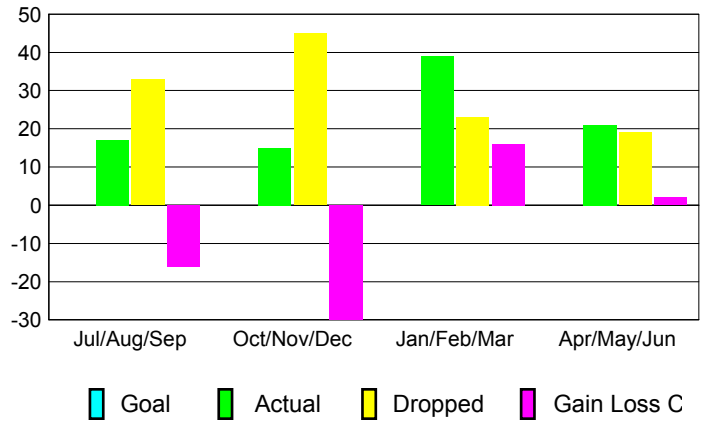

GMT: **GARY ANDERSON**

Location: **ILLINOIS**

GMT CA: **1**

CLUBS

Month	New Club Goal	Actual New Clubs	Actual Dropped Clubs	Gain/Loss of Clubs
2012-2013				
Jul/Aug/Sep		0	1	-1
Oct/Nov/Dec		0	2	-2
Jan/Feb/Mar		0	0	0
Apr/May/June		0	0	0
Totals		0	3	-3

Club Results 2012-2013

Goal, New, Dropped, Gain/Loss

YTD Status Quo Clubs 2012-2013

Status Quo Clubs Compared to Status Quo Members

Club Gain/Loss 2012-2013

MEMBERSHIP

Month	Net Memb Goal	Actual New Memb	Actual Dropped Memb	Gain/Loss of Memb
2012-2013				
Jul/Aug/Sep		17	33	-16
Oct/Nov/Dec		15	45	-30
Jan/Feb/Mar		39	23	16
Apr/May/June		21	19	2
Totals		92	120	-28

Membership Results 2012-2013

Goal, New, Dropped, Gain/Loss

Gender Comparison 2012-2013

Membership Gain/Loss 2012-2013