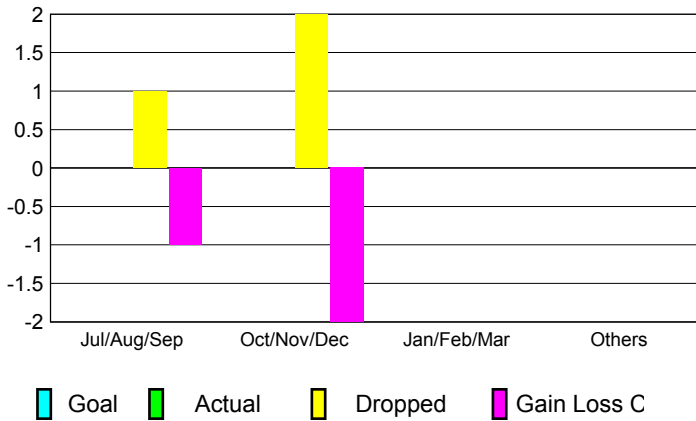

GMT: **GARY ANDERSON**

Location: **ILLINOIS**

GMT CA: **1**

CLUBS

Month	New Club Goal	Actual New Clubs	Actual Dropped Clubs	Gain/Loss of Clubs
2012-2013				
Jul/Aug/Sep		0	1	-1
Oct/Nov/Dec		0	2	-2
Jan/Feb/Mar		0	0	0
Apr/May/June		0	0	0
Totals		0	3	-3

Club Results 2012-2013

Goal, New, Dropped, Gain/Loss

YTD Status Quo Clubs 2012-2013

Status Quo Clubs Compared to Status Quo Members

Club Gain/Loss 2012-2013

MEMBERSHIP

Month	Net Memb Goal	Actual New Memb	Actual Dropped Memb	Gain/Loss of Memb
2012-2013				
Jul/Aug/Sep		17	33	-16
Oct/Nov/Dec		15	45	-30
Jan/Feb/Mar		39	23	16
Apr/May/June		21	19	2
Totals		92	120	-28